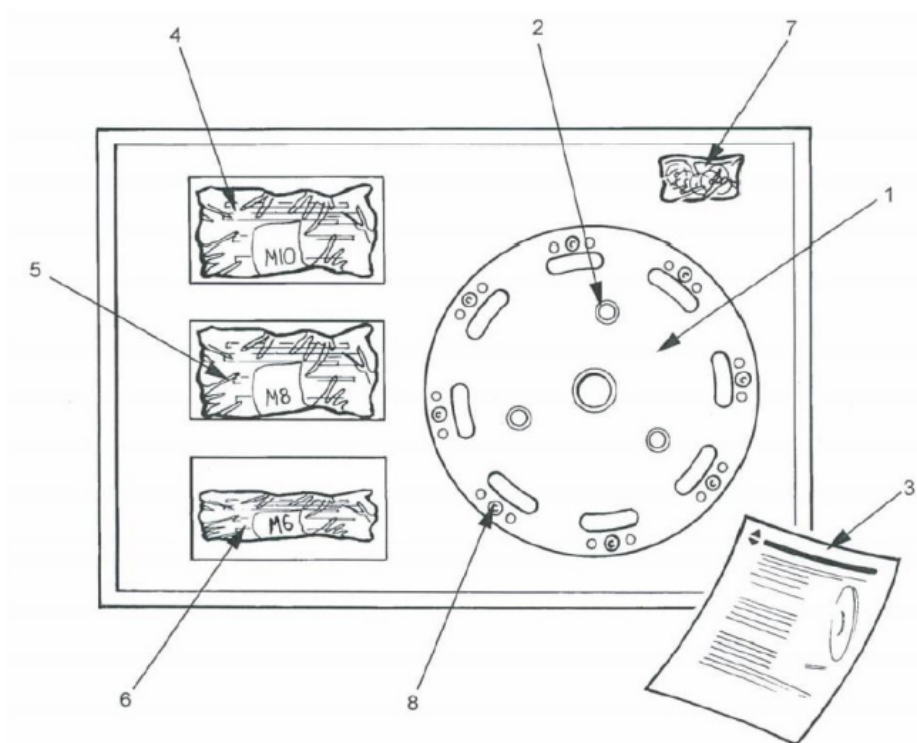

# Tube Sheet Mounting Kit FXB630

### Packing List

1. Tube sheet plate
2. Collar bolts (3 off)
3. Instruction sheet
4. M10 Expander bolts (10 off)
5. M8 Expander bolts (10 off)
6. M6 Expander bolts (10 off)
7. Assorted washers:
  - 10mm Mudwing washers (12 off)
  - 8mm Mudwing washers (12 off)
  - 6mm Mudwing washers (12 off)
8. M10 x 25 half dog socket grub screws (8 off)